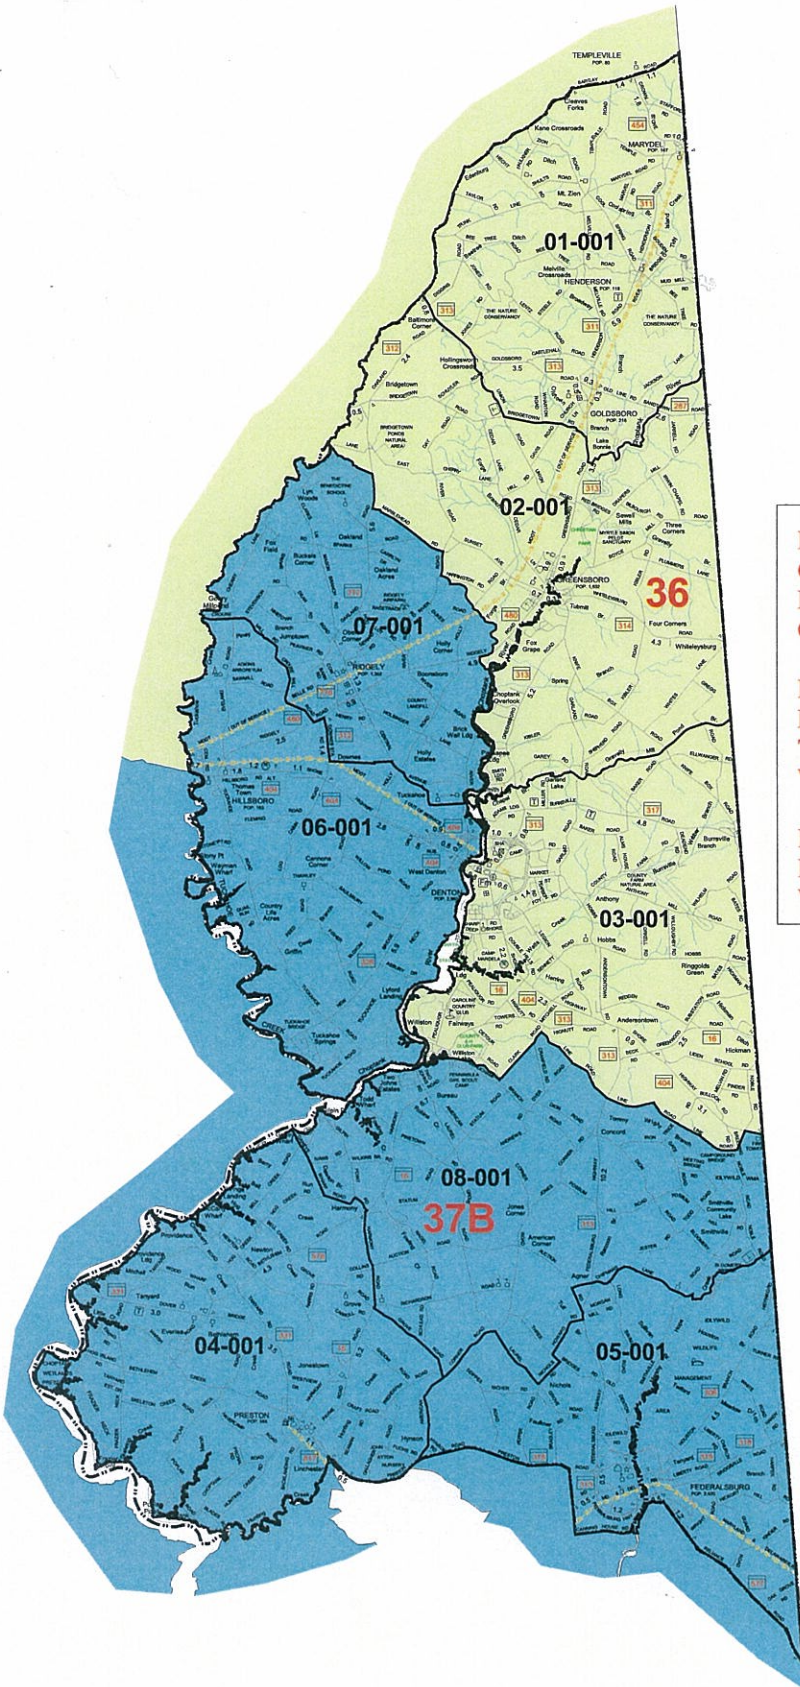

2002 LEGISLATIVE DISTRICTS
 As Ordered by the Court of Appeals June 21, 2002
 (Amended July 1, 2002) &
 2002 PRECINCTS
 Caroline County

Part of Legislative District 36 are in:
 Cecil Co.
 Kent Co.
 Queen Anne's Co.

Part of Legislative District 37B are in:
 Dorchester Co.
 Talbot Co.
 Wicomico Co.

Legislative District 37A are in:
 Dorchester Co.
 Wicomico Co.